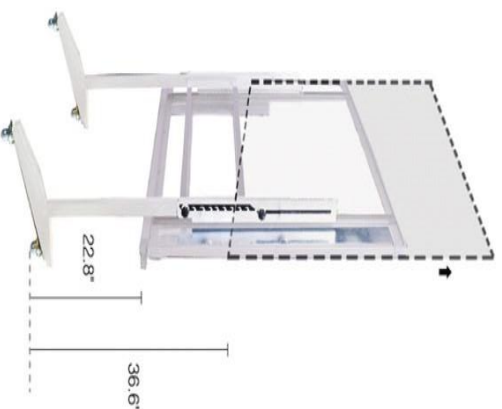

Mobile floor stand