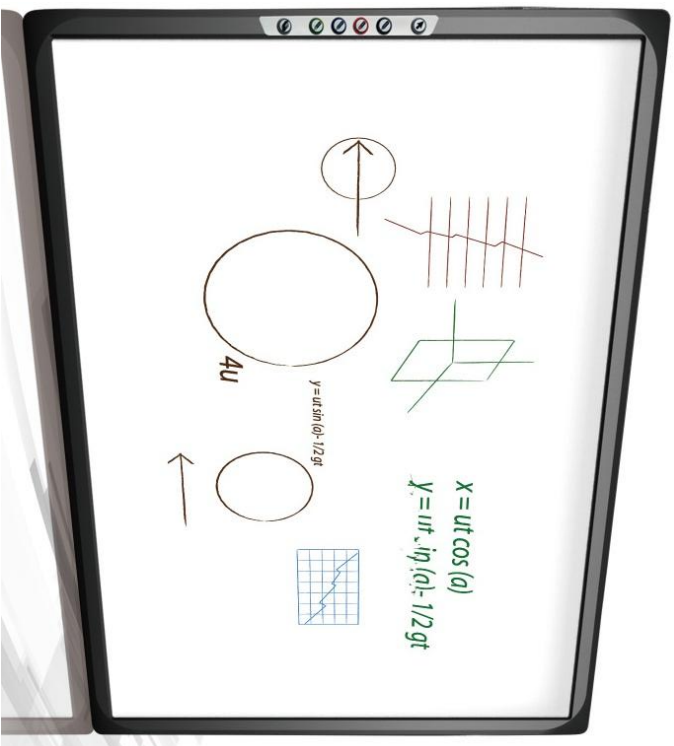

What TRACEBOARD do

Leading Digital Interactive Life

Interactive Whiteboard

Touch Sensitive - Finger Touch

Best-seller : TS-4080L

- Durable, high revolution
- Handy smart keys are supported

TS-4080L with speakers

Interactive Whiteboard

Electromagnetic - Pen writing/dual pen

Most price-efficient model -A90
Smoothly operation with lowest cost

A90 with mobile stand

Interactive Whiteboard

Infrared - Multi -touch

Model: TI-4180

- Freely & fluent touching with solid surface
- Functional short keys

Interactive Whiteboard

The principle of our software is easy and simple. According to the survey of Promethean, only 20% of the functions are used during teaching. The software supports **Windows, Mac, Linux.**

Interactive Panel

- All-in-One solution with functions of TV/IWB/Projector/Computer
- Accurate & Stable Finger - TOUCH CONTROL
- Clear & Light High Resolution LED screen (1920 × 1080 pixel)
- Multi-touch & Hand gesture recognition
- High-speed responding
- Multi-OS supported Win/MAC/Linux/Android