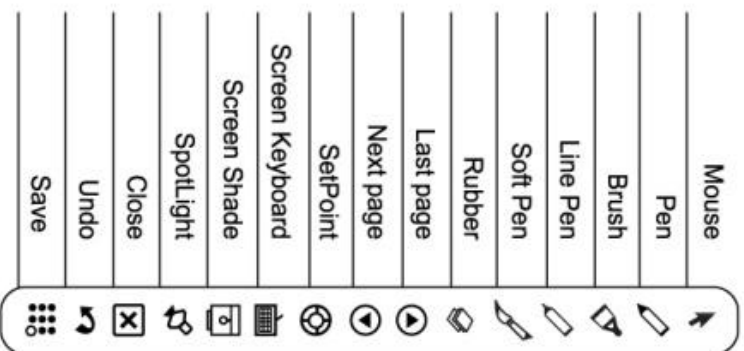

What TRACEBOARD do

Leading Digital Interactive Life

Interactive Whiteboard

Touch Sensitive - Finger Touch

Best-seller : TS-4080L

- Durable, high revolution
- Handy smart keys are supported

TS-4080L with speakers

Interactive Whiteboard

Electromagnetic - Pen writing/dual pen

Most price-efficient model -A90
Smoothly operation with lowest cost

A90 with mobile stand

Interactive Whiteboard

Infrared - Multi -touch

Model: TI-4180

- Freely & fluent touching with solid surface
- Functional short keys

Interactive Whiteboard

The principle of our software is easy and simple. According to the survey of Promethean, only 20% of the functions are used during teaching. The software supports **Windows, Mac, Linux.**

Interactive Panel

- All-in-One solution with functions of TV/IWB/Projector/Computer
- Accurate & Stable Finger - TOUCH CONTROL
- Clear & Light High Resolution LED screen (1920 × 1080 pixel)
- Multi-touch & Hand gesture recognition
- High-speed responding
- Multi-OS supported Win/MAC/Linux/Android